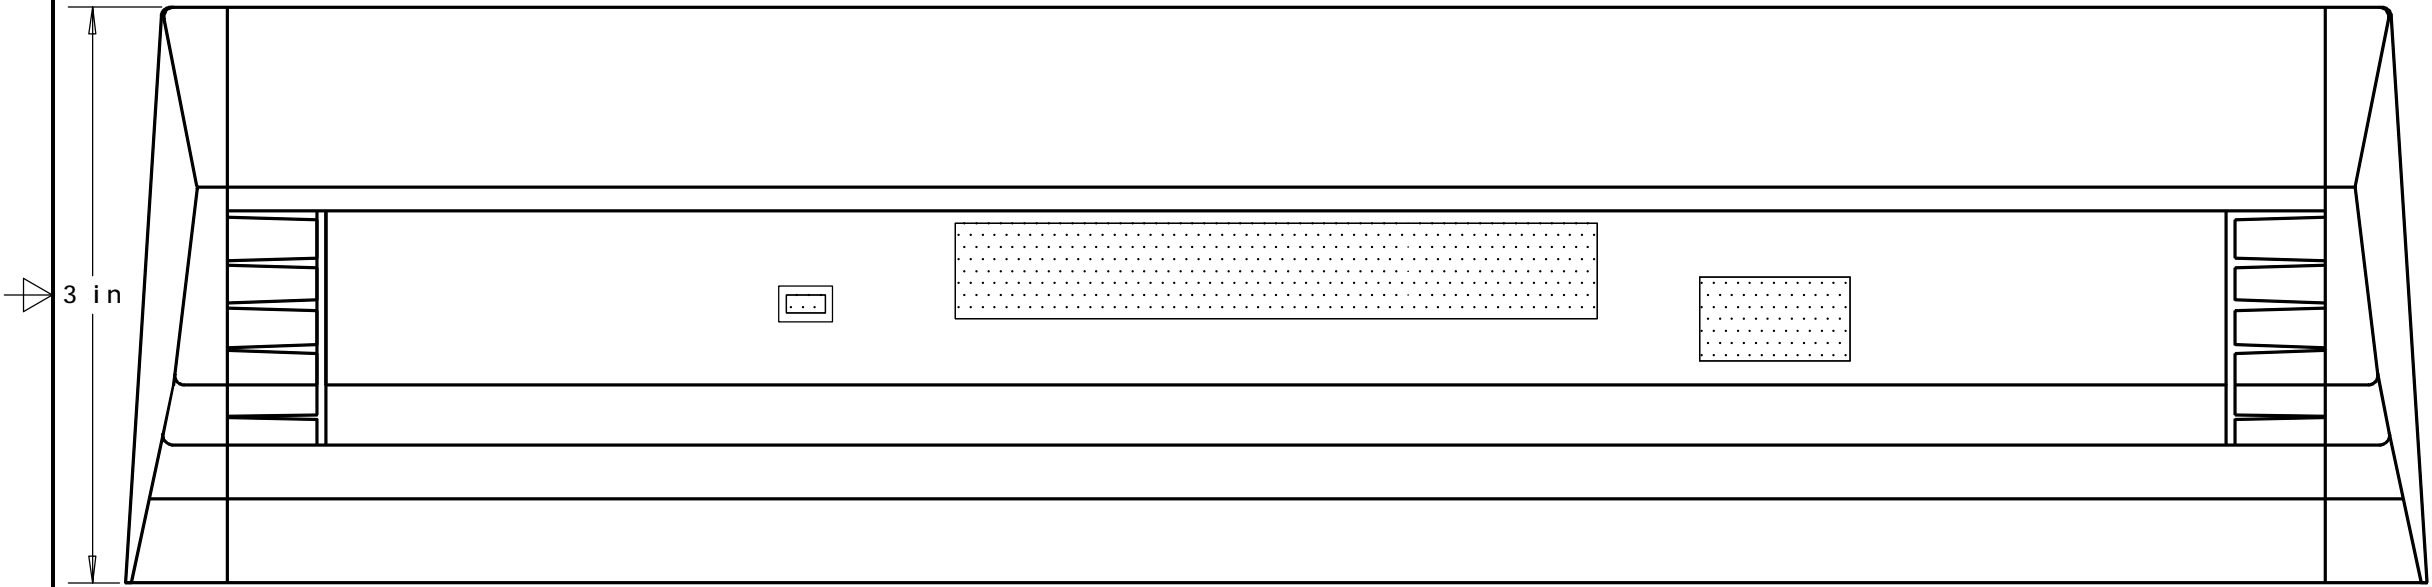

DK-12 PRESENCE SENSOR

TOP VIEW

RIGHT SIDE

FRONT VIEW

BEA B.E.A., Inc.
 300 South Main Street Pittsburgh, PA 15215
 PH: (412)782-5150 FAX: (412)782-5154

TITLE: DK-12 DETAIL

TOLERANCES:
 0.1 +/- 0.05
 0.01 +/- 0.05
 0.001 +/- 0.010

SIZE B	DWG NO	FILE OF: KJG	DRAWN BY: KJG	REV A
SCALE 1:1	DATE: 7 SEP 1999		SHEET	