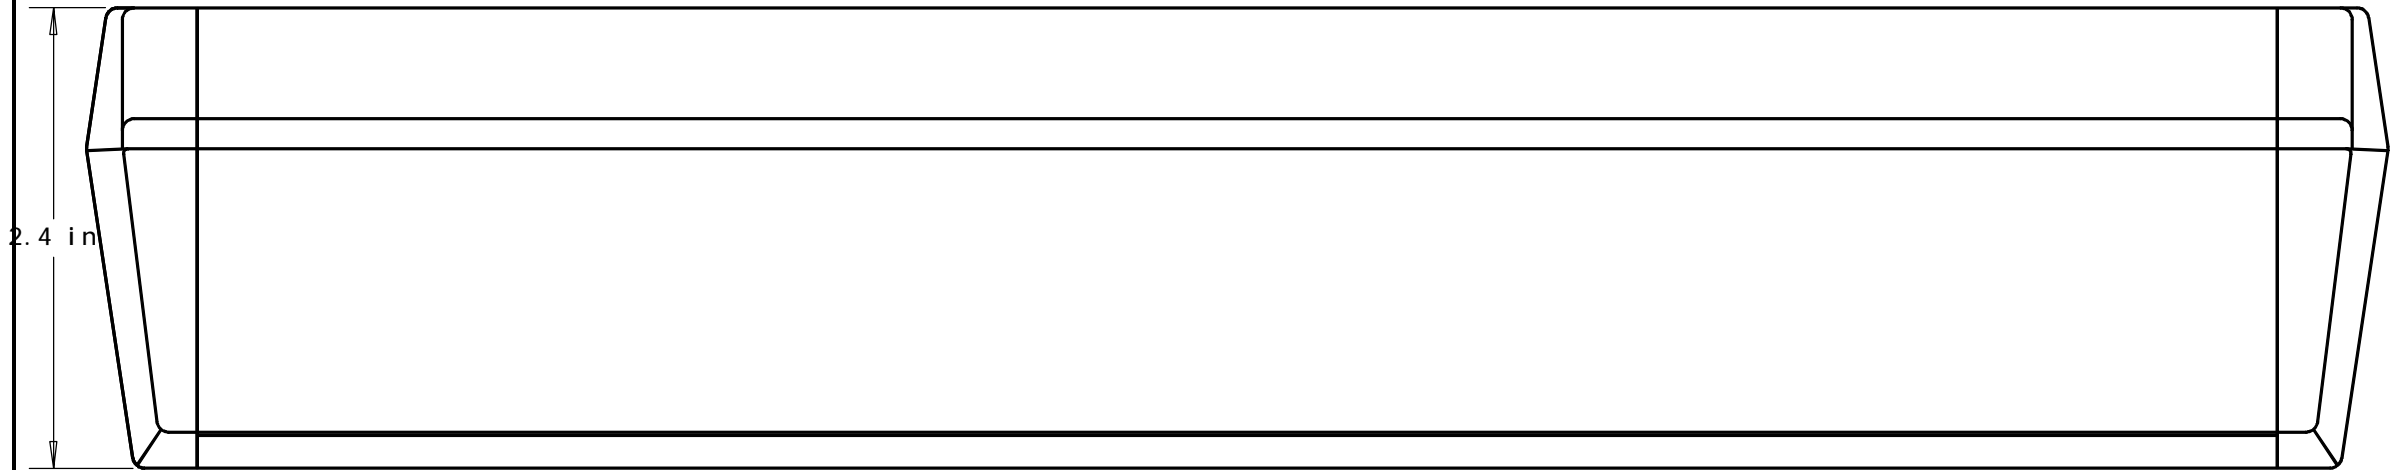

DK-12 PRESENCE SENSOR

TOP VIEW

RIGHT SIDE

FRONT VIEW

BEA B.E.A., Inc.
 300 South Main Street Pittsburgh, PA 15215
 PH: (412)782-5150 FAX: (412)782-5154

TITLE: DK-12 DETAIL

TOLERANCES:
 0.1 +/- 0.05
 0.01 +/- 0.05
 0.001 +/- 0.010

SIZE B	DWG NO	FILE OF: KJG	DRAWN BY: KJG	REV A
SCALE 1:1	DATE: 7 SEP 1999		SHEET	